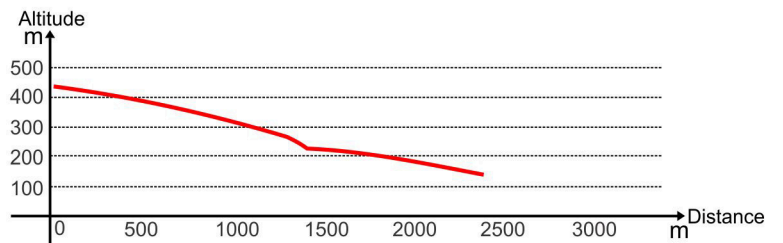

PETA SITUASI RENCANA ROUTE DOWN HILL

Instruction	
	Line
	Houses
	Photograph area
	Parking area
	Medical point
	Altitude

Course length : 2,4km

ORGANIZED BY :