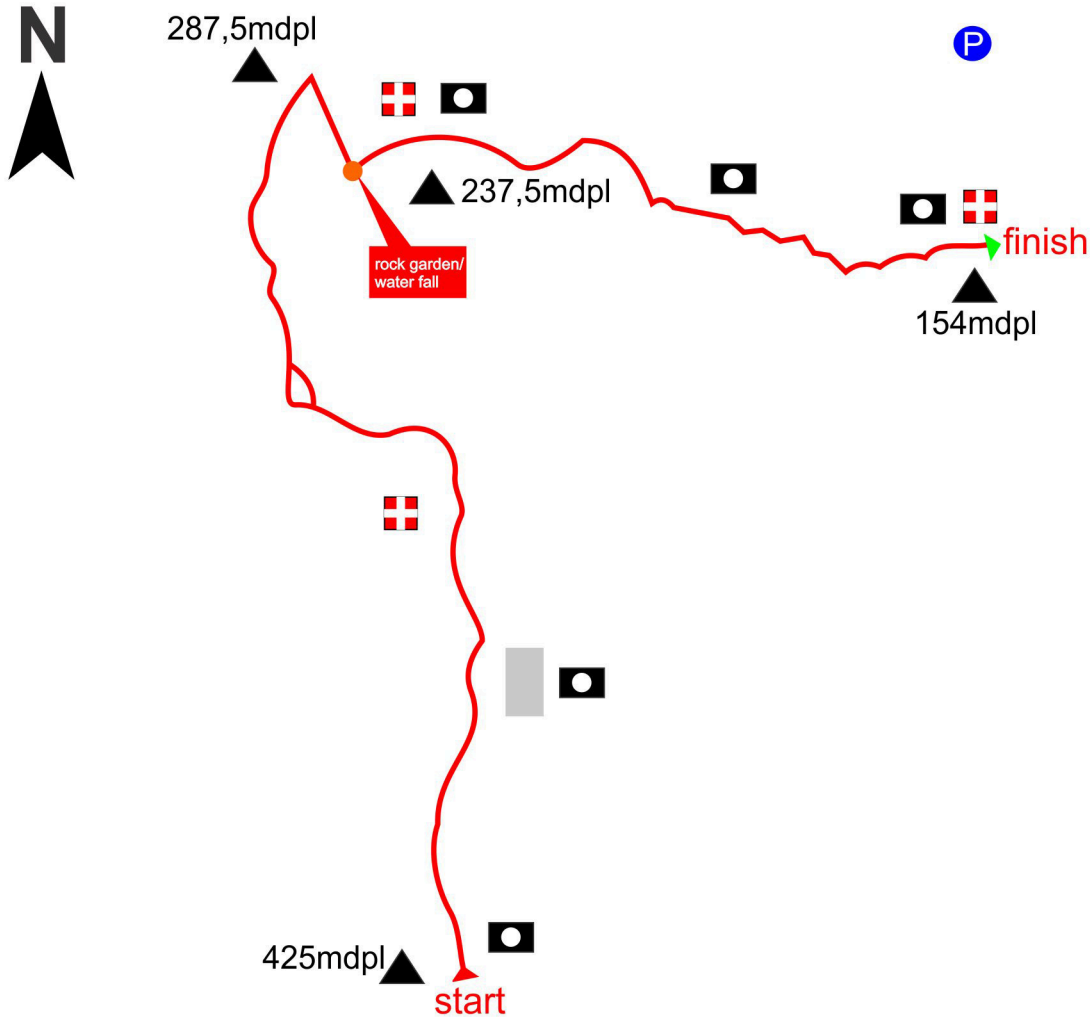

PETA SITUASI RENCANA ROUTE DOWN HILL

Instruction	
	Line
	Houses
	Photograph area
	Parking area
	Medical point
	Altitude

Course length : 2,4km

ORGANIZED BY :